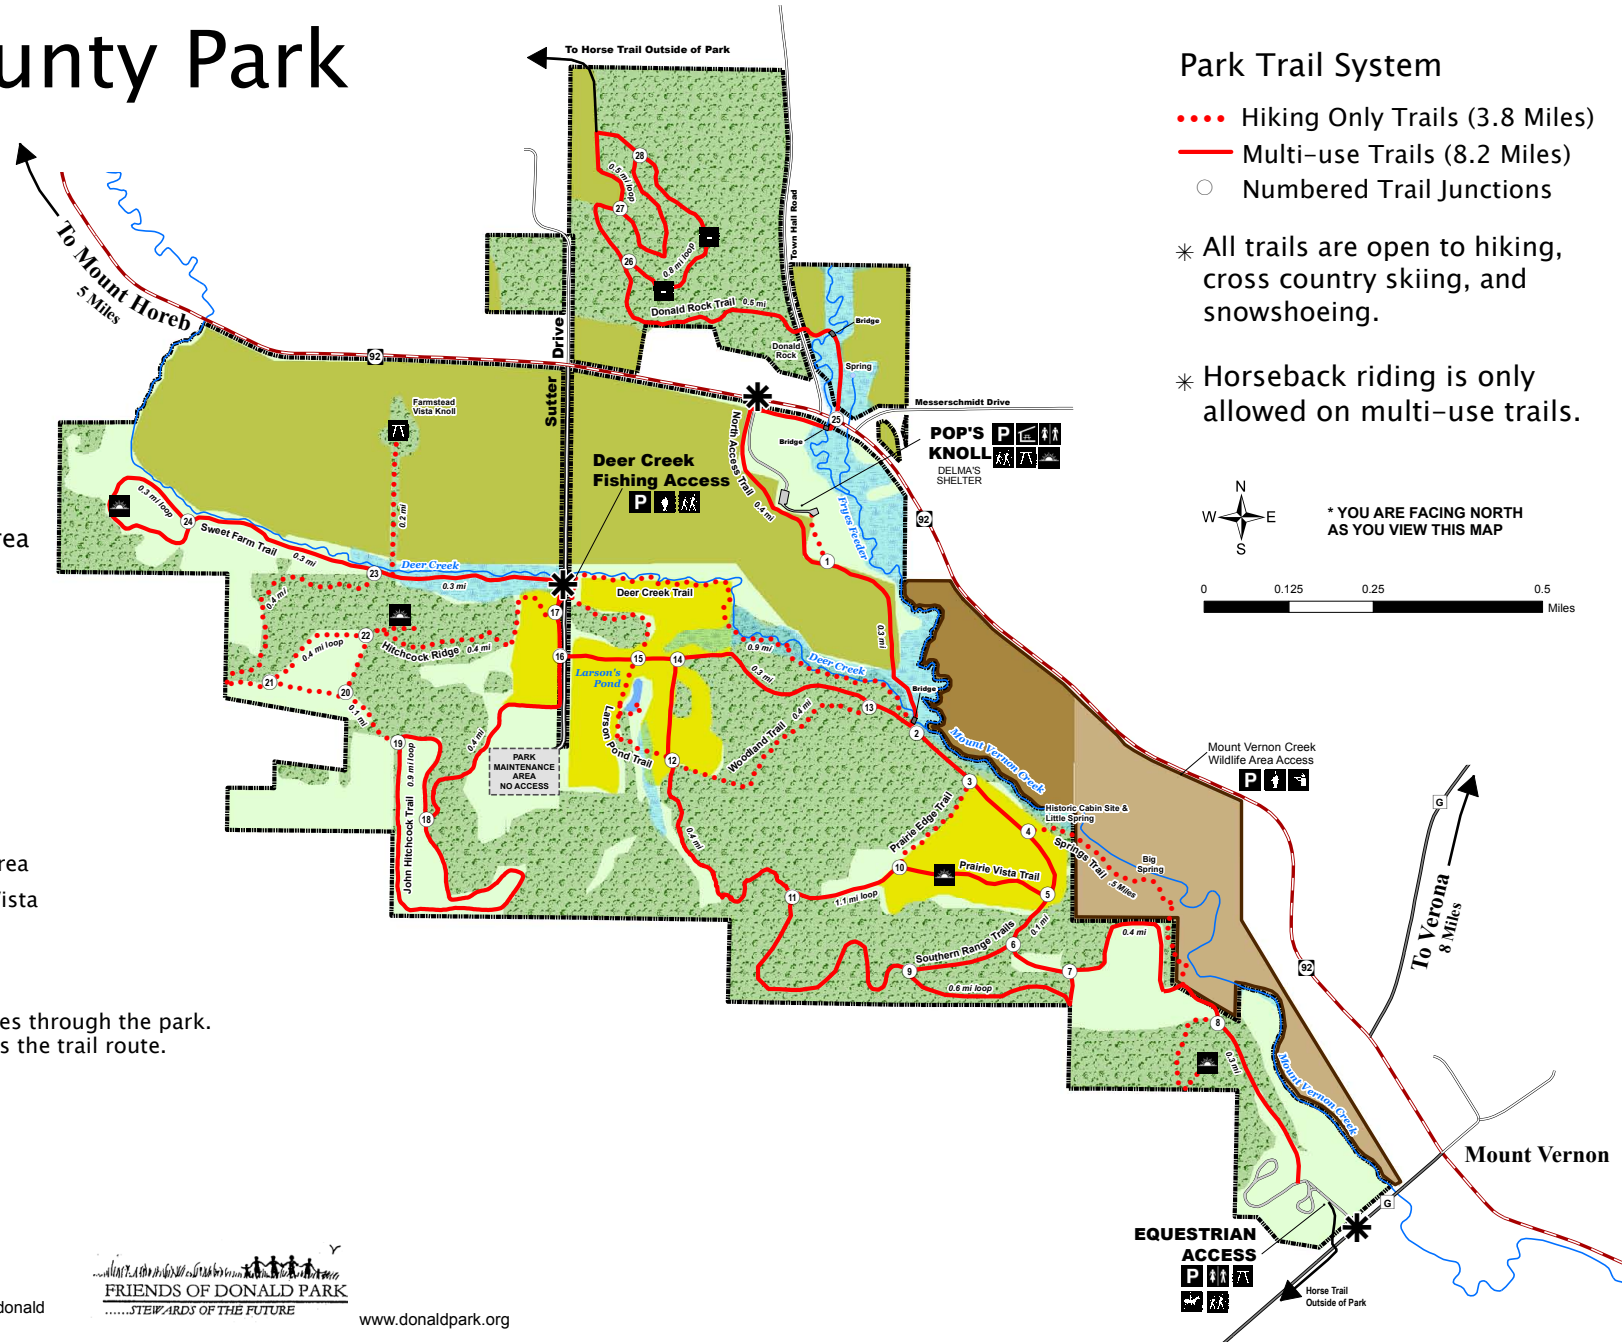

Donald County Park

Legend

- Park Boundary
- Park Entrances
- Wetlands
- Agricultural Land
- Prairie Restoration
- Woodlands
- Grassland/Transition Areas
- Mt. Vernon Creek Wildlife Area
- Dane County Lands
- WDNR Lands
- Park Entrance Roads

Park Features

- | | |
|----------------------|--------------|
| Hiking Trailhead | Picnic Area |
| Equestrian Trailhead | Scenic Vista |
| Shelter | Hunting |
| Restroom | Fishing |

Note: A seasonal snowmobile trail passes through the park. Look for seasonal signage that indicates the trail route.

www.countyofdane.com/lwrp/parks/donald

www.donaldpark.org